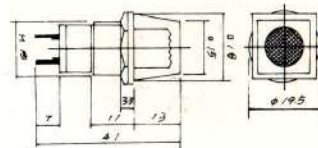

N-811 NEON INDICATOR LIGHT
w / resistor 120V 220V
N-811P PILOT INDICATOR LIGHT
6V 12V 24V