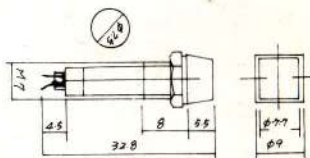

N-815 NEON INDICATOR LIGHT
w / resistor 120V 220V
N-815P LED INDICATOR LIGHT
w resistor 6V 12V 24V
N-815L OPILOT INDICATOR LIGHT
6V 12V 24V