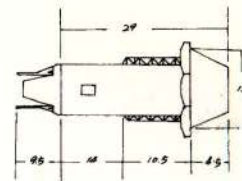

N-702 NEON INDICATOR LIGHT
w o resistor

N-702L LED INDICATOR LIGHT
w / resistor 6V 12V 24V

N-702P PILOT INDICATOR LIGHT
6V 12V 24V

806-J

N-708L LED INDICATOR LIGHT
w / resistor 6V 12V 24V 120V 220V

N-703 NEON INDICATOR LIGHT
w / resistor 120V 220V

N-703L LED INDICATOR LIGHT
w / resistor 6V 12V 24V

N-703P PILOT INDICATOR LIGHT
6V 12V 24V

N-801 NEON INDICATOR LIGHT
w / resistor 120V 220V

N-801P PILOT INDICATOR LIGHT
6V 12V 24V

N-704 NEON INDICATOR LIGHT
w o resistor (N/R) 120V 220V

N-704L LED INDICATOR LIGHT
w / resistor 6V 12V 24V

N-704P PILOT INDICATOR LIGHT
6V 12V 24V

N-802 NEON INDICATOR LIGHT
w / resistor 120V 220V

N-802P PILOT INDICATOR LIGHT
6V 12V 24V

N-705 NEON INDICATOR LIGHT
w / resistor 120V 220V

N-705L LED INDICATOR LIGHT
w / resistor 6V 12V 24V

N-705P PILOT INDICATOR LIGHT
6V 12V 24V

N-803 NEON INDICATOR LIGHT
w / resistor 120V 220V

N-803P PILOT INDICATOR LIGHT
6V 12V 24V

N-706 NEON INDICATOR LIGHT
w o resistor (N/R) 120V 220V

N-706L LED INDICATOR LIGHT
w / resistor 6V 12V 24V

N-706P PILOT INDICATOR LIGHT
6V 12V 24V

N-804 NEON INDICATOR LIGHT
w / resistor 120V 220V

N-804P PILOT INDICATOR LIGHT
6V 12V 24V

N-707 PILOT INDICATOR LIGHT NEON INDICATOR LIGHT
6V 12V 24V w / resistor 120V 220V

N-804A NEON INDICATOR LIGHT
w / resistor 120V 220V

N-804AP PILOT INDICATOR LIGHT
6V 12V 24V

*Colors of Red, Orange and Green are Available For Each Part.