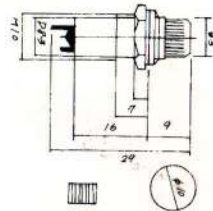

\*Colors of Red, Orange and Green are Available For Each Part.

**N-817** E-5 screw base  
INDICATOR LIGHT HOLDER

**N-822** S-9 bayonet base  
INDICATOR LIGHT HOLDER

**N-818** E-5 screw base  
INDICATOR LIGHT HOLDER

**N-823** E-10 screw base  
INDICATOR LIGHT HOLDER

**N-819** E-5 screw base  
INDICATOR LIGHT HOLDER

**N-823A** S-9 bayonet base  
INDICATOR LIGHT HOLDER

**N-819C** E-5 screw base  
INDICATOR LIGHT HOLDER