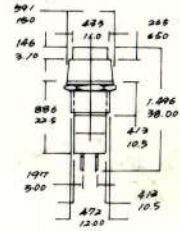

**N-830** NEON INDICATOR LIGHT  
w / resistor 120V 220V  
**N-830P** PILOT INDICATOR LIGHT  
6V 12V 24V

**N-3002** E-10 S-9 6V 12V 24V 120V 220V  
E-5 6V 12V 24V

**N-831** E-10 screw base  
INDICATOR LIGHT HOLDER

**R-2001** 4P 6P

**N-832** E-10 screw base  
INDICATOR LIGHT HOLDER

**R-2002A**

\*Colors of Red, Orange and Green are Available For Each Part

# OR LIGHT INDICATOR LIGHT

R2002B

CC8-M

R-2008 方形、圆形、八角形

R-2003

R-2009

R-2003A

R-2010