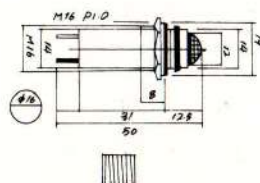

**N-823** E-10 screw base  
INDICATOR LIGHT HOLDER

**N-819** E-5 screw base  
INDICATOR LIGHT HOLDER

**N-823A** S-9 bayonet base  
INDICATOR LIGHT HOLDER

**N-819C** E-5 screw base  
INDICATOR LIGHT HOLDER

**N-823B** S-9 E-10 screw base  
INDICATOR LIGHT HOLDER

**N-820** E-5 screw base  
INDICATOR LIGHT HOLDER

**N-825** NEON INDICATOR LIGHT  
w / resistor 120V 220V  
**N-825P** PILOT INDICATOR LIGHT  
6V 12V 24V

**N-821** E-10 screw base  
INDICATOR LIGHT HOLDER

**N-826** NEON INDICATOR LIGHT  
w / resistor 120V 220V  
**N-826P** PILOT INDICATOR LIGHT  
6V 12V 24V

\*Colors of Red, Orange and Green are Available For Each Part.