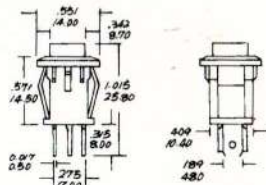

OR LIGHT INDICATOR LIGHT

CC8-M

R-2008 方形、圆形、八角形

R-2006 ON ON-OFF

R-2007

*Colors of Red, Orange and Green are Available For Each Part.