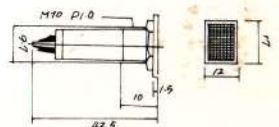

N-826 NEON INDICATOR LIGHT
w / resistor 120V 220V
N-826P PILOT INDICATOR LIGHT
6V 12V 24V

*Colors of Red, Orange and Green are Available For Each Part.