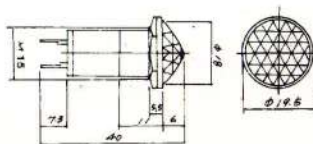

N-810 NEON INDICATOR LIGHT
w / resistor 120V 220V
N-810P PILOT INDICATOR LIGHT
6V 12V 24V

N-816 NEON INDICATOR LIGHT
w / resistor 120V 220V
N-816P PILOT INDICATOR LIGHT
6V 12V 24V
N-816L RED INDICATOR LIGHT
w resistor 6V 12V 24V