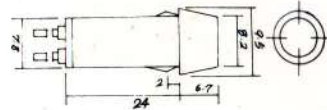

N-830 NEON INDICATOR LIGHT
w / resistor 120V 220V
N-830P PILOT INDICATOR LIGHT
6V 12V 24V