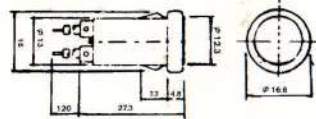

N-828B NEON INDICATOR LIGHT
w / resistor 120V 220V