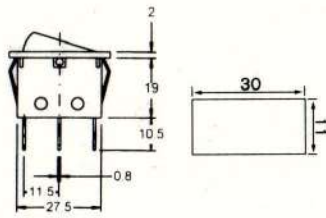

OR LIGHT INDICATOR LIGHT

R2002B

CC8-M

R-2008 方形、圆形、八角形