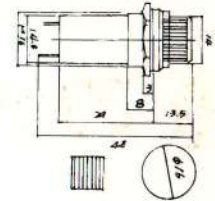

\*Colors of Red, Orange and Green are Available For Each Part.

**N-817** E-5 screw base  
INDICATOR LIGHT HOLDER

**N-822** S-9 bayonet base  
INDICATOR LIGHT HOLDER

**N-818** E-5 screw base  
INDICATOR LIGHT HOLDER

**N-823** E-10 screw base  
INDICATOR LIGHT HOLDER

**N-819** E-5 screw base  
INDICATOR LIGHT HOLDER

**N-823A** S-9 bayonet base  
INDICATOR LIGHT HOLDER

**N-819C** E-5 screw base  
INDICATOR LIGHT HOLDER