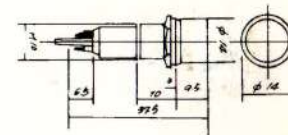

**N-804P** PILOT INDICATOR LIGHT  
6V 12V 24V

**N-707** PILOT INDICATOR LIGHT NEON INDICATOR LIGHT  
6V 12V 24V w / resistor 120V 220V

**N-804A** NEON INDICATOR LIGHT  
w / resistor 120V 220V

**N-804AP** PILOT INDICATOR LIGHT  
6V 12V 24V