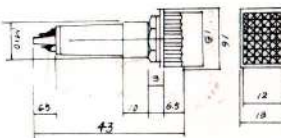

N-807 NEON INDICATOR LIGHT
w / resistor 120V 220V
N-807P PILOT INDICATOR LIGHT
6V 12V 24V