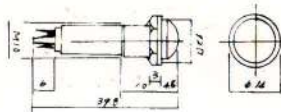

N-806 NEON INDICATOR LIGHT
w / resistor 120V 220V
N-806P PILOT INDICATOR LIGHT
6V 12V 24V