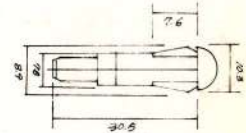

*Colors of Red, Orange and Green are Available For Each Part.