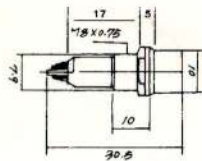

N-702 NEON INDICATOR LIGHT
w o resistor

N-702L LED INDICATOR LIGHT
w / resistor 6V 12V 24V

N-702P PILOT INDICATOR LIGHT
6V 12V 24V

806-J

N-708L LED INDICATOR LIGHT
w / resistor 6V 12V 24V 120V 220V