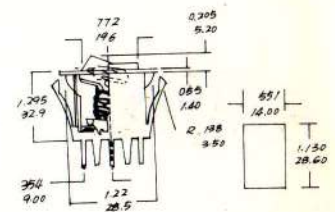

INDICATOR LIGHT INDICATOR

N-827 NEON INDICATOR LIGHT
w / resistor (NR)
N-827P PILOT INDICATOR LIGHT
6V 12V 24V

N-833 SIZE:30m/m, 20m/m

N-828 NEON INDICATOR LIGHT
w / resistor 120V 220V
N-828L LED INDICATOR LIGHT
w resistor 6V 12V 24V
N-828P PILOT INDICATOR LIGHT
6V 12V 24V

N-835W NEON INDICATOR LIGHT
w / resistor 120V 220V

N-828B NEON INDICATOR LIGHT
w / resistor 120V 220V

N-3001 NEON INDICATOR LIGHT
w / resistor 120V 220V
S-9 bayonet base
INDICATOR LIGHT HOLDER

N-830 NEON INDICATOR LIGHT
w / resistor 120V 220V
N-830P PILOT INDICATOR LIGHT
6V 12V 24V

N-3002 E-10 S-9 6V 12V 24V 120V 220V
E-5 6V 12V 24V

N-831 E-10 screw base
INDICATOR LIGHT HOLDER

R-2001 4P 6P

N-832 E-10 screw base
INDICATOR LIGHT HOLDER

R-2002A

*Colors of Red, Orange and Green are Available For Each Part