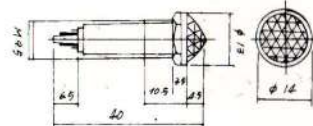

N-808 NEON INDICATOR LIGHT
w / resistor 120V 220V
N-808P PILOT INDICATOR LIGHT
6V 12V 24V

N-814 NEON INDICATOR LIGHT
w / resistor 120V 220V
N-814L LED INDICATOR LIGHT
w resistor 6V 12V 24V
N-814P PILOT INDICATOR LIGHT
6V 12V 24V