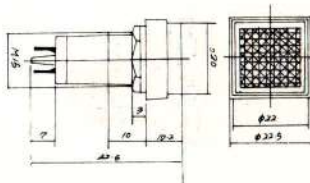

N-813 NEON INDICATOR LIGHT
w / resistor 120V 220V
N-813P PILOT INDICATOR LIGHT
6V 12V 24V