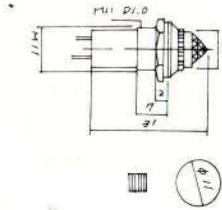

\*Colors of Red, Orange and Green are Available For Each Part.

**N-817** E-5 screw base  
INDICATOR LIGHT HOLDER

**N-822** S-9 bayonet base  
INDICATOR LIGHT HOLDER

**N-818** E-5 screw base  
INDICATOR LIGHT HOLDER

**N-823** E-10 screw base  
INDICATOR LIGHT HOLDER

**N-819** E-5 screw base  
INDICATOR LIGHT HOLDER

**N-823A** S-9 bayonet base  
INDICATOR LIGHT HOLDER

**N-819C** E-5 screw base  
INDICATOR LIGHT HOLDER