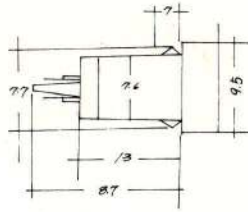

INDICATOR LIGHT INDICATOR

N-827 NEON INDICATOR LIGHT
w / resistor (NR)
N-827P PILOT INDICATOR LIGHT
6V 12V 24V

N-833 SIZE:30m/m, 20m/m