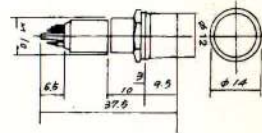

N-702 NEON INDICATOR LIGHT
w o resistor

N-702L LED INDICATOR LIGHT
w / resistor 6V 12V 24V

N-702P PILOT INDICATOR LIGHT
6V 12V 24V

806-J

N-708L LED INDICATOR LIGHT
w / resistor 6V 12V 24V 120V 220V

N-703 NEON INDICATOR LIGHT
w / resistor 120V 220V

N-703L LED INDICATOR LIGHT
w / resistor 6V 12V 24V

N-703P PILOT INDICATOR LIGHT
6V 12V 24V

N-801 NEON INDICATOR LIGHT
w / resistor 120V 220V

N-801P PILOT INDICATOR LIGHT
6V 12V 24V

N-704 NEON INDICATOR LIGHT
w o resistor (N/R) 120V 220V

N-704L LED INDICATOR LIGHT
w / resistor 6V 12V 24V

N-704P PILOT INDICATOR LIGHT
6V 12V 24V

N-802 NEON INDICATOR LIGHT
w / resistor 120V 220V

N-802P PILOT INDICATOR LIGHT
6V 12V 24V

N-705 NEON INDICATOR LIGHT
w / resistor 120V 220V

N-705L LED INDICATOR LIGHT
w / resistor 6V 12V 24V

N-705P PILOT INDICATOR LIGHT
6V 12V 24V

N-803 NEON INDICATOR LIGHT
w / resistor 120V 220V

N-803P PILOT INDICATOR LIGHT
6V 12V 24V

N-706 NEON INDICATOR LIGHT
w o resistor (N/R) 120V 220V

N-706L LED INDICATOR LIGHT
w / resistor 6V 12V 24V

N-706P PILOT INDICATOR LIGHT
6V 12V 24V

N-804 NEON INDICATOR LIGHT
w / resistor 120V 220V

N-804P PILOT INDICATOR LIGHT
6V 12V 24V

N-707 PILOT INDICATOR LIGHT NEON INDICATOR LIGHT
6V 12V 24V w / resistor 120V 220V

N-804A NEON INDICATOR LIGHT
w / resistor 120V 220V

N-804AP PILOT INDICATOR LIGHT
6V 12V 24V

*Colors of Red, Orange and Green are Available For Each Part.