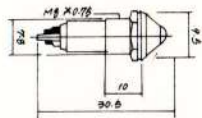

N-706 NEON INDICATOR LIGHT
w o resistor (N/R) 120V 220V

N-706L LED INDICATOR LIGHT
w / resistor 6V 12V 24V

N-706P PILOT INDICATOR LIGHT
6V 12V 24V