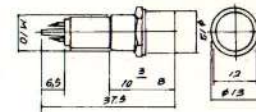

N-702 NEON INDICATOR LIGHT
w o resistor

N-702L LED INDICATOR LIGHT
w / resistor 6V 12V 24V

N-702P PILOT INDICATOR LIGHT
6V 12V 24V

806-J

N-708L LED INDICATOR LIGHT
w / resistor 6V 12V 24V 120V 220V

N-703 NEON INDICATOR LIGHT
w / resistor 120V 220V

N-703L LED INDICATOR LIGHT
w / resistor 6V 12V 24V

N-703P PILOT INDICATOR LIGHT
6V 12V 24V

N-801 NEON INDICATOR LIGHT
w / resistor 120V 220V

N-801P PILOT INDICATOR LIGHT
6V 12V 24V

N-704 NEON INDICATOR LIGHT
w o resistor (N/R) 120V 220V

N-704L LED INDICATOR LIGHT
w / resistor 6V 12V 24V

N-704P PILOT INDICATOR LIGHT
6V 12V 24V

N-802 NEON INDICATOR LIGHT
w / resistor 120V 220V

N-802P PILOT INDICATOR LIGHT
6V 12V 24V

N-705 NEON INDICATOR LIGHT
w / resistor 120V 220V

N-705L LED INDICATOR LIGHT
w / resistor 6V 12V 24V

N-705P PILOT INDICATOR LIGHT
6V 12V 24V

N-803 NEON INDICATOR LIGHT
w / resistor 120V 220V

N-803P PILOT INDICATOR LIGHT
6V 12V 24V

N-706 NEON INDICATOR LIGHT
w o resistor (N/R) 120V 220V

N-706L LED INDICATOR LIGHT
w / resistor 6V 12V 24V

N-706P PILOT INDICATOR LIGHT
6V 12V 24V

N-804 NEON INDICATOR LIGHT
w / resistor 120V 220V

N-804P PILOT INDICATOR LIGHT
6V 12V 24V

N-707 PILOT INDICATOR LIGHT NEON INDICATOR LIGHT
6V 12V 24V w / resistor 120V 220V

N-804A NEON INDICATOR LIGHT
w / resistor 120V 220V

N-804AP PILOT INDICATOR LIGHT
6V 12V 24V

*Colors of Red, Orange and Green are Available For Each Part.