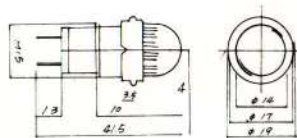

N-809 NEON INDICATOR LIGHT
w / resistor 120V 220V
N-809P PILOT INDICATOR LIGHT
6V 12V 24V