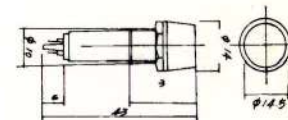

N-804 NEON INDICATOR LIGHT
w / resistor 120V 220V

N-804P PILOT INDICATOR LIGHT
6V 12V 24V