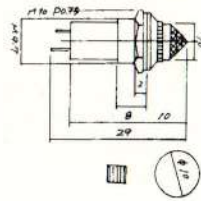

N-817 E-5 screw base
INDICATOR LIGHT HOLDER