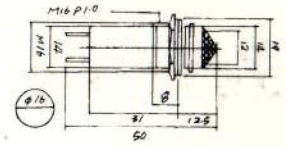

N-823 E-10 screw base
INDICATOR LIGHT HOLDER