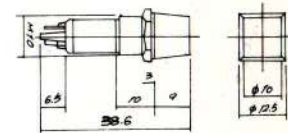

N-802 NEON INDICATOR LIGHT
w / resistor 120V 220V

N-802P PILOT INDICATOR LIGHT
6V 12V 24V