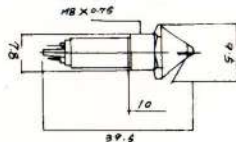

N-705 NEON INDICATOR LIGHT
w / resistor 120V 220V

N-705L LED INDICATOR LIGHT
w / resistor 6V 12V 24V

N-705P PILOT INDICATOR LIGHT
6V 12V 24V

N-803 NEON INDICATOR LIGHT
w / resistor 120V 220V

N-803P PILOT INDICATOR LIGHT
6V 12V 24V