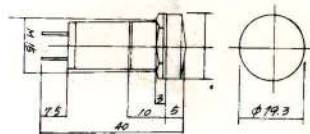

N-812 NEON INDICATOR LIGHT
w / resistor 120V 220V
N-812P PILOT INDICATOR LIGHT
6V 12V 24V