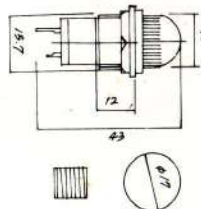

# INDICATOR LIGHT INDICATOR

**N-827** NEON INDICATOR LIGHT  
w / resistor (NR)  
**N-827P** PILOT INDICATOR LIGHT  
6V 12V 24V

**N-833** SIZE:30m/m, 20m/m

**N-828** NEON INDICATOR LIGHT  
w / resistor 120V 220V  
**N-828L** LED INDICATOR LIGHT  
w resistor 6V 12V 24V  
**N-828P** PILOT INDICATOR LIGHT  
6V 12V 24V

**N-835W** NEON INDICATOR LIGHT  
w / resistor 120V 220V

**N-828B** NEON INDICATOR LIGHT  
w / resistor 120V 220V

**N-3001** NEON INDICATOR LIGHT  
w / resistor 120V 220V  
S-9 bayonet base  
INDICATOR LIGHT HOLDER

**N-830** NEON INDICATOR LIGHT  
w / resistor 120V 220V  
**N-830P** PILOT INDICATOR LIGHT  
6V 12V 24V

**N-3002** E-10 S-9 6V 12V 24V 120V 220V  
E-5 6V 12V 24V

**N-831** E-10 screw base  
INDICATOR LIGHT HOLDER