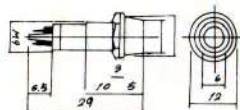

N-704 NEON INDICATOR LIGHT
w o resistor (N/R) 120V 220V

N-704L LED INDICATOR LIGHT
w / resistor 6V 12V 24V

N-704P PILOT INDICATOR LIGHT
6V 12V 24V