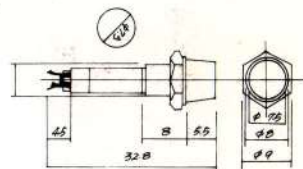

INDICATOR LIGHT INDICATOR

N-805 NEON INDICATOR LIGHT
w / resistor 120V 220V
N-805P PILOT INDICATOR LIGHT
6V 12V 24V

N-811 NEON INDICATOR LIGHT
w / resistor 120V 220V
N-811P PILOT INDICATOR LIGHT
6V 12V 24V

N-806 NEON INDICATOR LIGHT
w / resistor 120V 220V
N-806P PILOT INDICATOR LIGHT
6V 12V 24V

N-812 NEON INDICATOR LIGHT
w / resistor 120V 220V
N-812P PILOT INDICATOR LIGHT
6V 12V 24V

N-807 NEON INDICATOR LIGHT
w / resistor 120V 220V
N-807P PILOT INDICATOR LIGHT
6V 12V 24V

N-813 NEON INDICATOR LIGHT
w / resistor 120V 220V
N-813P PILOT INDICATOR LIGHT
6V 12V 24V

N-808 NEON INDICATOR LIGHT
w / resistor 120V 220V
N-808P PILOT INDICATOR LIGHT
6V 12V 24V

N-814 NEON INDICATOR LIGHT
w / resistor 120V 220V
N-814L LED INDICATOR LIGHT
w resistor 6V 12V 24V
N-814P PILOT INDICATOR LIGHT
6V 12V 24V

N-809 NEON INDICATOR LIGHT
w / resistor 120V 220V
N-809P PILOT INDICATOR LIGHT
6V 12V 24V

N-815 NEON INDICATOR LIGHT
w / resistor 120V 220V
N-815P LED INDICATOR LIGHT
w resistor 6V 12V 24V
N-815L OPILOT INDICATOR LIGHT
6V 12V 24V

N-810 NEON INDICATOR LIGHT
w / resistor 120V 220V
N-810P PILOT INDICATOR LIGHT
6V 12V 24V

N-816 NEON INDICATOR LIGHT
w / resistor 120V 220V
N-816P PILOT INDICATOR LIGHT
6V 12V 24V
N-816L RED INDICATOR LIGHT
w resistor 6V 12V 24V

*Colors of Red, Orange and Green are Available For Each Part.