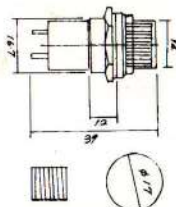

N-832 E-10 screw base
INDICATOR LIGHT HOLDER