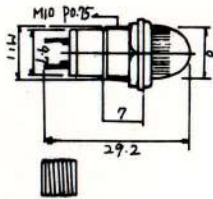

**N-823** E-10 screw base  
INDICATOR LIGHT HOLDER

**N-819** E-5 screw base  
INDICATOR LIGHT HOLDER

**N-823A** S-9 bayonet base  
INDICATOR LIGHT HOLDER

**N-819C** E-5 screw base  
INDICATOR LIGHT HOLDER

**N-823B** S-9 E-10 screw base  
INDICATOR LIGHT HOLDER

**N-820** E-5 screw base  
INDICATOR LIGHT HOLDER

**N-825** NEON INDICATOR LIGHT  
w / resistor 120V 220V  
**N-825P** PILOT INDICATOR LIGHT  
6V 12V 24V