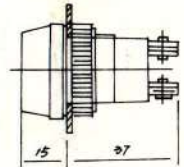

N-3001 NEON INDICATOR LIGHT
w / resistor 120V 220V
S-9 bayonet base
INDICATOR LIGHT HOLDER