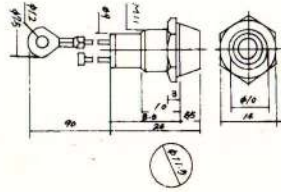

**N-706** NEON INDICATOR LIGHT  
w o resistor (N/R) 120V 220V

**N-706L** LED INDICATOR LIGHT  
w / resistor 6V 12V 24V

**N-706P** PILOT INDICATOR LIGHT  
6V 12V 24V

**N-804** NEON INDICATOR LIGHT  
w / resistor 120V 220V

**N-804P** PILOT INDICATOR LIGHT  
6V 12V 24V

**N-707** PILOT INDICATOR LIGHT NEON INDICATOR LIGHT  
6V 12V 24V w / resistor 120V 220V

**N-804A** NEON INDICATOR LIGHT  
w / resistor 120V 220V

**N-804AP** PILOT INDICATOR LIGHT  
6V 12V 24V