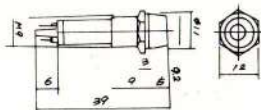

806-J

**N-708L** LED INDICATOR LIGHT  
w / resistor 6V 12V 24V 120V 220V

**N-703** NEON INDICATOR LIGHT  
w / resistor 120V 220V

**N-703L** LED INDICATOR LIGHT  
w / resistor 6V 12V 24V

**N-703P** PILOT INDICATOR LIGHT  
6V 12V 24V