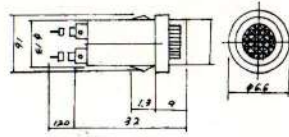

# INDICATOR LIGHT INDICATOR

**N-827** NEON INDICATOR LIGHT  
w / resistor (NR)  
**N-827P** PILOT INDICATOR LIGHT  
6V 12V 24V

**N-833** SIZE:30m/m, 20m/m

**N-828** NEON INDICATOR LIGHT  
w / resistor 120V 220V  
**N-828L** LED INDICATOR LIGHT  
w resistor 6V 12V 24V  
**N-828P** PILOT INDICATOR LIGHT  
6V 12V 24V