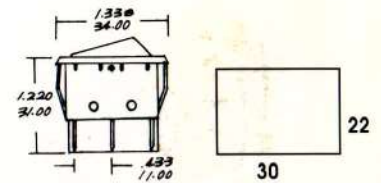

R-2001 4P 6P