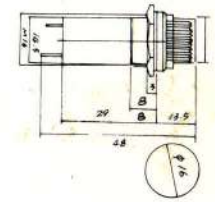

\*Colors of Red, Orange and Green are Available For Each Part.

**N-817** E-5 screw base  
INDICATOR LIGHT HOLDER

**N-822** S-9 bayonet base  
INDICATOR LIGHT HOLDER

**N-818** E-5 screw base  
INDICATOR LIGHT HOLDER

**N-823** E-10 screw base  
INDICATOR LIGHT HOLDER

**N-819** E-5 screw base  
INDICATOR LIGHT HOLDER

**N-823A** S-9 bayonet base  
INDICATOR LIGHT HOLDER

**N-819C** E-5 screw base  
INDICATOR LIGHT HOLDER