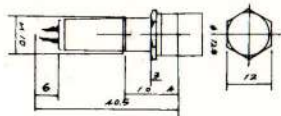

INDICATOR LIGHT INDICATOR

N-805 NEON INDICATOR LIGHT
w / resistor 120V 220V
N-805P PILOT INDICATOR LIGHT
6V 12V 24V