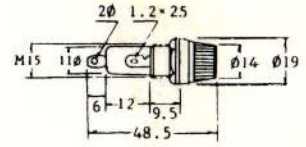

**N-821** E-10 screw base  
INDICATOR LIGHT HOLDER

**N-826** NEON INDICATOR LIGHT  
w / resistor 120V 220V  
**N-826P** PILOT INDICATOR LIGHT  
6V 12V 24V

\*Colors of Red, Orange and Green are Available For Each Part.

# INDICATOR LIGHT INDICATOR

**N-827** NEON INDICATOR LIGHT  
w / resistor (NR)  
**N-827P** PILOT INDICATOR LIGHT  
6V 12V 24V

**N-833** SIZE:30m/m, 20m/m

**N-828** NEON INDICATOR LIGHT  
w / resistor 120V 220V  
**N-828L** LED INDICATOR LIGHT  
w resistor 6V 12V 24V  
**N-828P** PILOT INDICATOR LIGHT  
6V 12V 24V